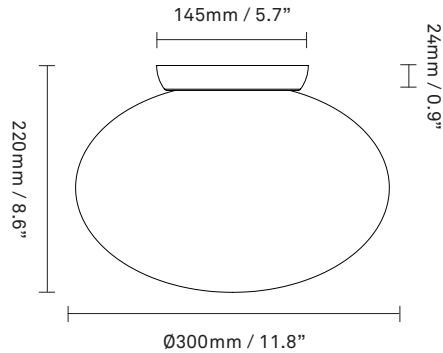

Rizzato 301 is a decorative ceiling light in an organic expression, and an extension of the other lights from the Rizzato collection.

Explore the rest of the Rizzato collection on our website, [here](#)

Product no.: EU - 2079004

Certifications: CE, ETL, IP44, Class II

Type: Ceiling light - indoor

For information about IP ratings, click [here](#)

Colour: Glass: opal white / Metal: satin brass

Cleaning: Use a soft dry cloth to clean the product.
Do not use household cleaners.

Materials: Anodized metal, mouth-blown glass

Dimensions: $\varnothing$ 300mm / 11.8in x 220mm / 8.6in
Ceiling plate: $\varnothing$ 145mm / 5.7in

Light source: Socket: E27 / E26 (T38)
Max wattage: 40W LED
Voltage (V): 220-240V

Weight: 1460g

Packaging: Dimensions: L: 355mm / 13.9 x
W: 355mm / 13.9in x H: 260mm / 10.2in
Weight: 1340 g
Total weight incl. product: 2800 g
Number of parcels: 1
Material: Brown cardboard.

See recommended light source [here](#)

Light sources not included

Dimmable if installed with appropriate dimmable LED light source(s) suitable for your dimmer circuit.

Light source can be added to delivery on request or via our webshop at [nuura.com](#).

Works with appropriate lighting control module. Module can be added to delivery on request.

Find our recommendations [here](#)